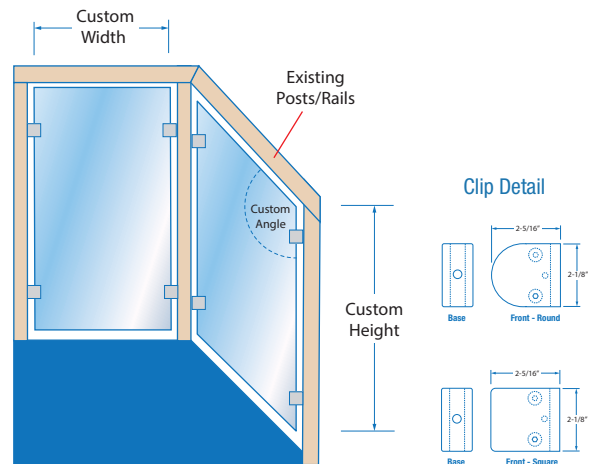

RETROFIT SYSTEM

Springfield, MA

646 Springfield St., Feeding Hills MA 01030
t 413.786.8420 f 413.786.7201
Toll Free 800.876.8420

Boston South Shore, MA

50 Finnell Dr., Weymouth MA 02188
t 781.340.2700 f 781.340.0808
Toll Free 888.340.2701

Boston North Shore, MA

47 Newbury St., Peabody MA 01960
t 978.817.2436 f 978.587.3602
Toll Free 888.340.2701

Hartford, CT

195 W. Main St., Avon CT 06001
t 860.676.1410 f 860.677.5869
Toll Free 800.876.8420