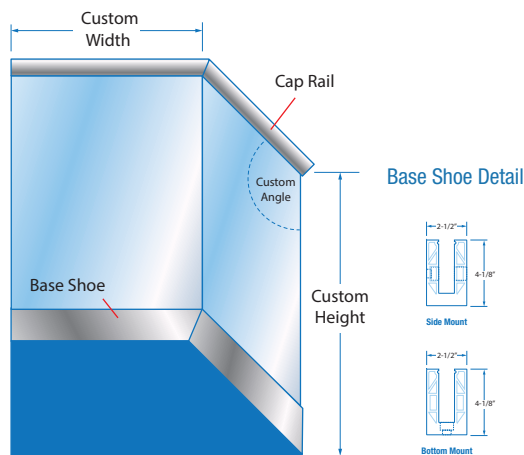

BASE SHOE SYSTEM