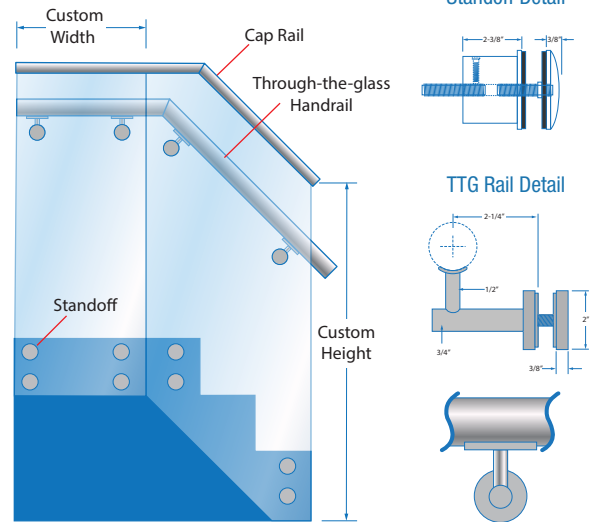

STANDOFF SYSTEM