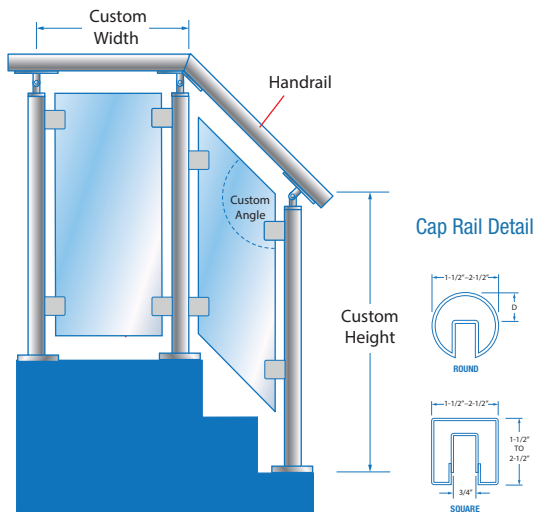

Oasis SPECIALTY GLASS

OASISSPECIALTYGLASS.COM

S
P
E
C
I
F
I
C
A
T
I
O
N
S

Oasis Glass Railing Systems:

Oasis rail systems use industry standard monolithic or tempered laminated glass. All system components available in brushed, polished or painted stainless steel or aluminum. Typical glass sizes 48"– 60" wide. Projects are templated for precise measurement by Oasis Specialty Glass.

Contact Info

Oasis Specialty Glass: 800-876-8420
info@oasisspecialtyglass.com

Builder Resources

Visit oasisspecialtyglass.com for more online specs and other builder and architectural resources.

POST SYSTEM