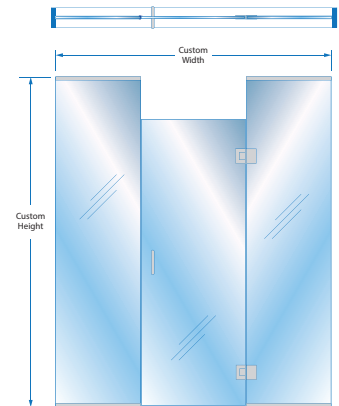

**Note:** Typical configurations shown. Custom configurations available for any Oasis enclosure.

Brass tubular hardware with overlaid finish

Pivot Hinge / Header System

Glass-to-Glass Hinge / Clips/Channel