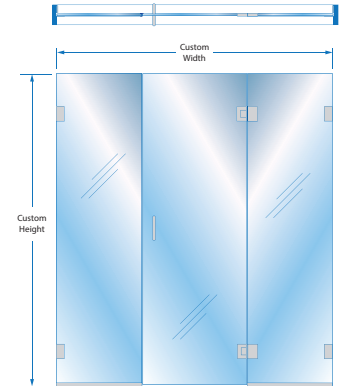

### Hardware Styles

Standard commercial hardware includes through-the-glass D-pulls, D-pull and towel bar combo, or towel bar separately, in specified finishes. Decorative towel bar/handle upgrades available.

**Note:** Typical configurations shown. Custom configurations available for any Oasis enclosure.

Brass tubular hardware with overlaid finish

Pivot Hinge / Header System

Glass-to-Glass Hinge / Clips/Channel