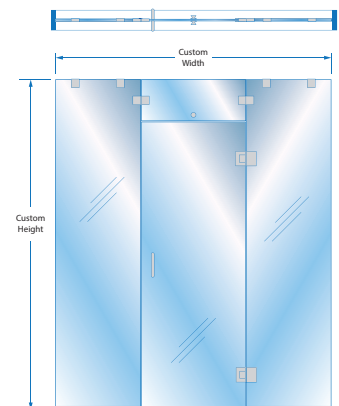

Transom / Clip & Channel System

Springfield, MA

646 Springfield St., Feeding Hills MA 01030
t 413.786.8420 f 413.786.7201
Toll Free 800.876.8420

Boston South Shore, MA

50 Finnell Dr., Weymouth MA 02188
t 781.340.2700 f 781.340.0808
Toll Free 888.340.2701

Boston North Shore, MA

47 Newbury St., Peabody MA 01960
t 978.817.2436 f 978.587.3602
Toll Free 888.340.2701

Hartford, CT

195 W. Main St., Avon CT 06001
t 860.676.1410 f 860.677.5869
Toll Free 800.876.8420