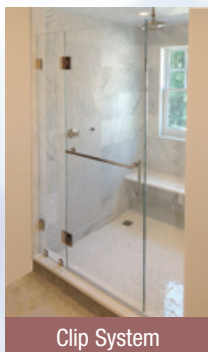

## Frameless Panel/Door/Panel

Oasis PDP shower enclosures are available with either hinge configuration: glass-to-glass or pivot hinges with or without transoms.

Clip System

Header Systems

Header & Channel