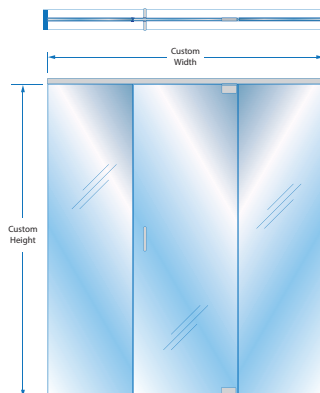

**Note:** Typical configurations shown. Custom configurations available for any Oasis enclosure.

Brass tubular hardware with overlaid finish

Pivot Hinge / Header System

Glass-to-Glass Hinge / Clips/Channel