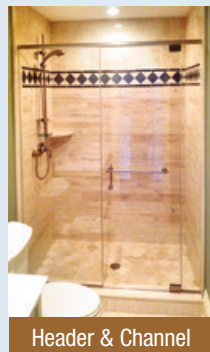

## Frameless Panel/Door/Panel

Oasis PDP shower enclosures are available with either hinge configuration: glass-to-glass or pivot hinges with or without transoms.

Clip System

Header Systems

Header & Channel